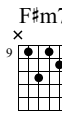

G Lick 7 - 2:51

Electric Guitar

Musical notation for Lick 7, measures 14-15. The treble clef staff shows chords and notes with triplets and a 'full' vibrato. The bass clef staff shows fret numbers: 14-15-14, 14-16-14, 16-14-16, 14, 16-14-12, 14-16, 14, 16-18, 16, (16), (16).