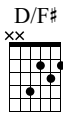

### B Lick 2 - 1:55

Electric Guitar

3 4

TAB: 7-9 7-9 7-9 7-9 | 5-7 (7)5 (5)7 5-7 (7)5 (5)7 | 5-4 6 5-4 7 5-4 (5) (5) (4) (4)

### C Lick 3 - 2:06

Electric Guitar

5 6

TAB: 9-10 9-10 10-10 10-11 10-9 11-9 7 | 9-11 9-10 12-9 (9) (9)

**D** Lick 4 - 2:17

Electric Guitar

Musical notation for Lick 4, measures 7-8. The treble clef staff shows a sequence of chords and notes with triplets and a 'full' vibrato. The bass clef staff shows fret numbers: 12-10, 9-10-9, 11-9-11-9, 12-9-11-9, 9-11-11-13, 9-(9)-11.

**E** Lick 5 - 2:28

Electric Guitar

Musical notation for Lick 5, measures 9-10. The treble clef staff shows chords and notes with triplets and a 'full' vibrato. The bass clef staff shows fret numbers: 2-4-2, 3-5-3, 0-2, 0, 10-12, 12-14, 10-12, 9-10, 7-9, (7)-(9)-5-7-5, 7.