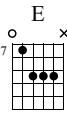

### A Lick 1 - 1:43

Electric Guitar

1 *mf* 2

TAB: 5-7 5-7 5-7 5-7 | 5-4 6 5-4 (5) 4-(4) 7 | 2-2 2-4 2-2 4-2 0 2-4

### B Lick 2 - 1:55

Electric Guitar

3 4

TAB: 7-9 7-9 7-9 7-9 | 5-7 (7)5 (5)7 5-7 (7)5 (5)7 | 5-4 6 5-4 7 5-4 (5) (5) (4) (4)

### C Lick 3 - 2:06

Electric Guitar

5 6

TAB: 9-10 9-10 10-10 10-11 10-9 11-9 7 | 9-11 9-10 12-9 (9) (9)

**D** Lick 4 - 2:17

Electric Guitar

Musical notation for Lick 4, measures 7-8. The treble clef staff shows a sequence of chords and notes with triplets and a 'full' vibrato. The bass clef staff shows fret numbers: 12-10, 9-10-9, 11-9-11-9, 12-9-11-9, 9-11-11-13, 9-(9)-11.

**E** Lick 5 - 2:28

Electric Guitar

Musical notation for Lick 5, measures 9-10. The treble clef staff shows chords and notes with triplets and a 'full' vibrato. The bass clef staff shows fret numbers: 2-4-2, 3-5-3, 0-2, 0, 10-12, 12-14, 10-12, 9-10, 7-9, (7)-(9)-5-7-5, 7.