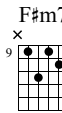

F Lick 6 - 2:37

Electric Guitar

Musical notation for Lick 6, measures 11-13. The treble clef staff shows chords and notes with triplets and a 'full' vibrato. The bass clef staff shows fret numbers: 10-10, 12-14, 14-12-11, 10-10-10, 12-14, 12, 14-12-(12)-(12)-(12).