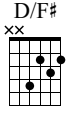

Trading Licks 7

Double-Stop Phrasing

Music by Robbie Calvo
Transcribed by Glen Morgan

♩ = 85

A Lick 1 - 1:43

Electric Guitar

1 *mf* 2

TAB: 5-7 5-7 5-7 5-7 | 5-4 6 5-4 (5) 4-(4) 7 | 2-2 2-4 2-2 4-2 0 2-4