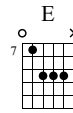

### A Lick 1 - 1:43

Electric Guitar

1 *mf* 2

TAB: 5-7 5-7 5-7 5-7 | 5-4 6 5-4 (5) 4-(4) 7 | 2-2 2-4 2-2 4-2 0 2-4

### B Lick 2 - 1:55

Electric Guitar

3 4

TAB: 7-9 7-9 7-9 7-9 | 5-7 (7)5 (5)7 5-7 (7)5 (5)7 | 5-4 6 5-4 7 5-4 (5) (5) (4) (4)

### C Lick 3 - 2:06

Electric Guitar

5 6

TAB: 9-10 9-10 10-10 10-11 10-9 11-9 7 | 9-11 9-10 12-9 (9) (9)

**D** Lick 4 - 2:17

Electric Guitar

Musical notation for Lick 4, measures 7-8. The treble clef staff shows a sequence of chords and notes with triplets and a 'full' vibrato. The bass clef staff shows fret numbers: 12-10, 9-10-9, 11-9-11-9, 12-9-11-9, 9-11-11-13, 9-(9)-11.

**G** Lick 7 - 2:51

Electric Guitar

Musical notation for Lick 7, measures 14-15. The treble clef staff shows chords and notes with triplets and a 'full' vibrato. The bass clef staff shows fret numbers: 14-15-14, 14-16-14, 16-14-16, 14, 16-14-12, 14-16, 14, 16-18, 16, (16), (16).