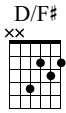

### A Lick 1 - 1:43

Electric Guitar

1 *mf* 2

TAB: 5-7 5-7 5-7 5-7 | 5-4 6 5-4 (5) 4-(4) 7 | 2-2 2-4 2-2 4-2 0 2-4

### B Lick 2 - 1:55

Electric Guitar

3 4

TAB: 7-9 7-9 7-9 7-9 | 5-7 (7)5 (5)7 5-7 (7)5 (5)7 | 5-4 6 5-4 7 5-4 (5) (5) (4) (4)

### C Lick 3 - 2:06

Electric Guitar

5 6

TAB: 9-10 9-10 10-10 10-11 10-9 11-9 7 | 9-11 9-10 12-9 (9) (9)

**D** Lick 4 - 2:17

Electric Guitar

Musical notation for Lick 4, measures 7-8. The treble clef staff shows a sequence of chords and notes with triplets and a 'full' vibrato. The bass clef staff shows fret numbers: 12-10, 9-10-9, 11-9-11-9, 12-9-11-9, 9-11-11-13, 9-(9)-11.

**G** Lick 7 - 2:51

Electric Guitar

Musical notation for Lick 7, measures 14-15. The treble clef staff shows chords and notes with triplets and a 'full' vibrato. The bass clef staff shows fret numbers: 14-15-14, 14-16-14, 16-14-16, 14, 16-14-12, 14-16, 14, 16-18, 16, (16), (16).