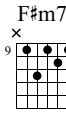

### A Lick 1 - 1:43

Electric Guitar

1 *mf* 2

TAB: 5-7 5-7 5-7 5-7 | 5-4 6 5-4 (5) 4-(4) 7 | 2-2 2-4 2-2 4-2 0 2-4

### B Lick 2 - 1:55

Electric Guitar

3 4

TAB: 7-9 7-9 7-9 7-9 | 5-7 (7)5 (5)7 5-7 (7)5 (5)7 | 5-4 6 5-4 7 5-4 (5) (5) (4) (4)

### C Lick 3 - 2:06

Electric Guitar

5 6

TAB: 9-10 9-10 10-10 10-11 10-9 11-9 7 | 9-11 9-10 12-9 (9) (9)

**D** Lick 4 - 2:17

Electric Guitar

Musical notation for Lick 4, measures 7-8. The treble clef staff shows a sequence of chords and notes with triplets and a 'full' vibrato. The bass clef staff shows fret numbers: 12-10, 9-10-9, 11-9-11-9, 12-9-11-9, 9-11-11-13, 9-(9)-11.

**G** Lick 7 - 2:51

Electric Guitar

Musical notation for Lick 7, measures 14-15. The treble clef staff shows chords and notes with triplets and a 'full' vibrato. The bass clef staff shows fret numbers: 14-15-14, 14-16-14, 16-14-16, 14, 16-14-12, 14-16, 14, 16-18, 16, (16), (16).