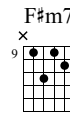

### B Lick 2 - 1:55

Electric Guitar

3 4

TAB: 7-9 7-9 7-9 7-9 | 5-7 (7)5 (5)7 5-7 (7)5 (5)7 | 5-4 6 5-4 7 5-4 (5) (5) (4) (4)

### C Lick 3 - 2:06

Electric Guitar

5 6

TAB: 9-10 9-10 10-10 10-11 10-9 11-9 7 | 9-11 9-10 12-9 (9) (9)

**D** Lick 4 - 2:17

Electric Guitar

Musical notation for Lick 4, measures 7-8. The treble clef staff shows a sequence of chords and notes with triplets and a 'full' vibrato. The bass clef staff shows fret numbers: 12-10, 9-10-9, 11-9-11-9, 12-9-11-9, 9-11-11-13, 9-(9)-11.

**E** Lick 5 - 2:28

Electric Guitar

Musical notation for Lick 5, measures 9-10. The treble clef staff shows chords and notes with triplets and a 'full' vibrato. The bass clef staff shows fret numbers: 2-4-2, 3-5-3, 0-2, 0, 10-12, 12-14, 10-12, 9-10, 7-9, (7)-(9)-5-7-5, 7.