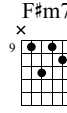

Trading Licks 7

Double-Stop Phrasing

Music by Robbie Calvo
Transcribed by Glen Morgan

♩ = 85

A Lick 1 - 1:43

Electric Guitar

1 *mf* 2

TAB: 5-7 5-7 5-7 5-7 | 5-4 6 5-4 (5) 4-(4) 7 | 2-2 2-4 2-2 4-2 0 2-4