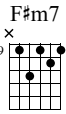

### A Lick 1 - 1:43

Electric Guitar

1 *mf* 2

TAB: 5-7 5-7 5-7 5-7 | 5-4 6 5-4 (5) 4-(4) 7 | 2-2 2-4 2-2 4-2 0 2-4

### B Lick 2 - 1:55

Electric Guitar

3 4

TAB: 7-9 7-9 7-9 7-9 | 5-7 (7)5 (5)7 5-7 (7)5 (5)7 | 5-4 6 5-4 7 5-4 (5) (5) (4) (4)

### C Lick 3 - 2:06

Electric Guitar

5 6

TAB: 9-10 9-10 10-10 10-11 10-9 11-9 7 | 9-11 9-10 12-9 (9) (9)

**D** Lick 4 - 2:17

Electric Guitar

Musical notation for Lick 4, measures 7-8. The treble clef staff shows a sequence of chords and notes with triplets and a 'full' vibrato. The bass clef staff shows fret numbers: 12-10, 9-10-9, 11-9-11-9, 12-9-11-9, 9-11-11-13, 9-(9)-11.

**E** Lick 5 - 2:28

Electric Guitar

Musical notation for Lick 5, measures 9-10. The treble clef staff shows chords and notes with triplets and a 'full' vibrato. The bass clef staff shows fret numbers: 2-4-2, 3-5-3, 0-2, 0, 10-12, 12-14, 10-12, 9-10, 7-9, (7)-(9)-5-7-5, 7.