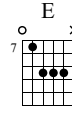

Trading Licks 7

Double-Stop Phrasing

Music by Robbie Calvo
Transcribed by Glen Morgan

♩ = 85

A Lick 1 - 1:43

Electric Guitar

1 *mf* 2

TAB: 5-7 5-7 5-7 5-7 | 5-4 6 5-4 (5) 4-(4) 7 | 2-2 2-4 2-2 4-2 0 2-4