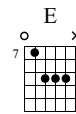

### B Lick 2 - 1:55

Electric Guitar

3 4

TAB: 7-9 7-9 7-9 7-9 | 5-7 (7)5 (5)7 5-7 (7)5 (5)7 | 5-4 6 5-4 7 5-4 (5) (5) (4) (4)

### C Lick 3 - 2:06

Electric Guitar

5 6

TAB: 9-10 9-10 10-10 10-11 10-9 11-9 7 | 9-11 9-10 12-9 (9) (9)

**D** Lick 4 - 2:17

Electric Guitar

Musical notation for Lick 4, measures 7-8. The treble clef staff shows a sequence of chords and notes with triplets and a 'full' vibrato. The bass clef staff shows fret numbers: 12-10, 9-10-9, 11-9-11-9, 12-9-11-9, 9-11-11-13, 9-(9)-11.

**E** Lick 5 - 2:28

Electric Guitar

Musical notation for Lick 5, measures 9-10. The treble clef staff shows chords and notes with triplets and a 'full' vibrato. The bass clef staff shows fret numbers: 2-4-2, 3-5-3, 0-2, 0, 10-12, 12-14, 10-12, 9-10, 7-9, (7)-(9)-5-7-5, 7.