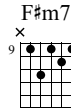

### B Lick 2 - 1:55

Electric Guitar

3 4

TAB: 7-9 7-9 7-9 7-9 | 5-7 (7)5 (5)7 5-7 (7)5 (5)7 | 5-4 6 5-4 7 5-4 (5) (5) (4) (4)

### C Lick 3 - 2:06

Electric Guitar

5 6

TAB: 9-10 9-10 10-10 10-11 10-9 11-9 7 | 9-11 9-10 12-9 (9) (9)

**D** Lick 4 - 2:17

Electric Guitar

Musical notation for Lick 4, measures 7-8. The treble clef staff shows a sequence of chords and notes with triplets and a 'full' vibrato. The bass clef staff shows fret numbers: 12-10, 9-10-9, 11-9-11-9, 12-9-11-9, 9-11-11-13, 9-(9)-11.

**E** Lick 5 - 2:28

Electric Guitar

Musical notation for Lick 5, measures 9-10. The treble clef staff shows chords and notes with triplets and a 'full' vibrato. The bass clef staff shows fret numbers: 2-4-2, 3-5-3, 0-2, 0, 10-12, 12-14, 10-12, 9-10, 7-9, (7)-(9)-5-7-5, 7.