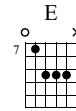

### B Lick 2 - 1:55

Electric Guitar

3 4

TAB: 7-9 7-9 7-9 7-9 | 5-7 (7)5 (5)7 5-7 (7)5 (5)7 | 5-4 6 5-4 7 5-4 (5) (5) (4) (4)

### C Lick 3 - 2:06

Electric Guitar

5 6

TAB: 9-10 9-10 10-10 10-11 10-9 11-9 7 | 9-11 9-10 12-9 (9) (9)

**D** Lick 4 - 2:17

Electric Guitar

Musical notation for Lick 4, measures 7-8. The treble clef staff shows a sequence of chords and notes with triplets and a 'full' vibrato. The bass clef staff shows fret numbers: 12-10, 9-10-9, 11-9-11-9, 12-9-11-9, 9-11-11-13, 9-(9)-11.

**E** Lick 5 - 2:28

Electric Guitar

Musical notation for Lick 5, measures 9-10. The treble clef staff shows chords and notes with triplets and a 'full' vibrato. The bass clef staff shows fret numbers: 2-4-2, 3-5-3, 0-2, 0, 10-12, 12-14, 10-12, 9-10, 7-9, (7)-(9)-5-7-5, 7.