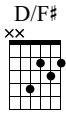

### A Lick 1 - 1:43

Electric Guitar

1 *mf* 2

TAB: 5-7 5-7 5-7 5-7 | 5-4 6 5-4 (5) 4-(4) 7 | 2-2 2-4 2-2 4-2 0 2-4

### B Lick 2 - 1:55

Electric Guitar

3 4

TAB: 7-9 7-9 7-9 7-9 | 5-7 (7)5 (5)7 5-7 (7)5 (5)7 | 5-4 6 5-4 7 5-4 (5) (5) (4) (4)

### C Lick 3 - 2:06

Electric Guitar

5 6

TAB: 9-10 9-10 10-10 10-11 10-9 11-9 7 | 9-11 9-10 12-9 (9) (9)

**D** Lick 4 - 2:17

Electric Guitar

Musical notation for Lick 4, measures 7-8. The treble clef staff shows a sequence of chords and notes with triplets and a 'full' vibrato. The bass clef staff shows fret numbers: 12-10, 9-10-9, 11-9-11-9, 12-9-11-9, 9-11-11-13, 9-(9)-11.

**E** Lick 5 - 2:28

Electric Guitar

Musical notation for Lick 5, measures 9-10. The treble clef staff shows chords and notes with triplets and a 'full' vibrato. The bass clef staff shows fret numbers: 2-4-2, 3-5-3, 0-2, 0, 10-12, 12-14, 10-12, 9-10, 7-9, (7)-(9)-5-7-5, 7.