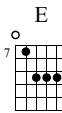

F Lick 6 - 2:37

Electric Guitar

Musical notation for Lick 6, measures 11-13. The treble clef staff shows chords and notes with triplets and a 'full' vibrato. The bass clef staff shows fret numbers: 10-10, 12-14, 14-12-11, 10-10-10, 12-14, 12, 14-12-(12)-(12)-(12).