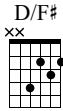

### B Lick 2 - 1:55

Electric Guitar

3 4

TAB: 7-9 7-9 7-9 7-9 | 5-7 (7)5 (5)7 5-7 (7)5 (5)7 | 5-4 6 5-4 7 5-4 (5) (5) (4) (4)

### C Lick 3 - 2:06

Electric Guitar

5 6

TAB: 9-10 9-10 10-10 10-11 10-9 11-9 7 | 9-11 9-10 12-9 (9) (9)

**D** Lick 4 - 2:17

Electric Guitar

Musical notation for Lick 4, measures 7-8. The treble clef staff shows a sequence of chords and notes with triplets and a 'full' vibrato. The bass clef staff shows fret numbers: 12-10, 9-10-9, 11-9-11-9, 12-9-11-9, 9-11-11-13, 9-(9)-11.

**E** Lick 5 - 2:28

Electric Guitar

Musical notation for Lick 5, measures 9-10. The treble clef staff shows chords and notes with triplets and a 'full' vibrato. The bass clef staff shows fret numbers: 2-4-2, 3-5-3, 0-2, 0, 10-12, 12-14, 10-12, 9-10, 7-9, (7)-(9)-5-7-5, 7.